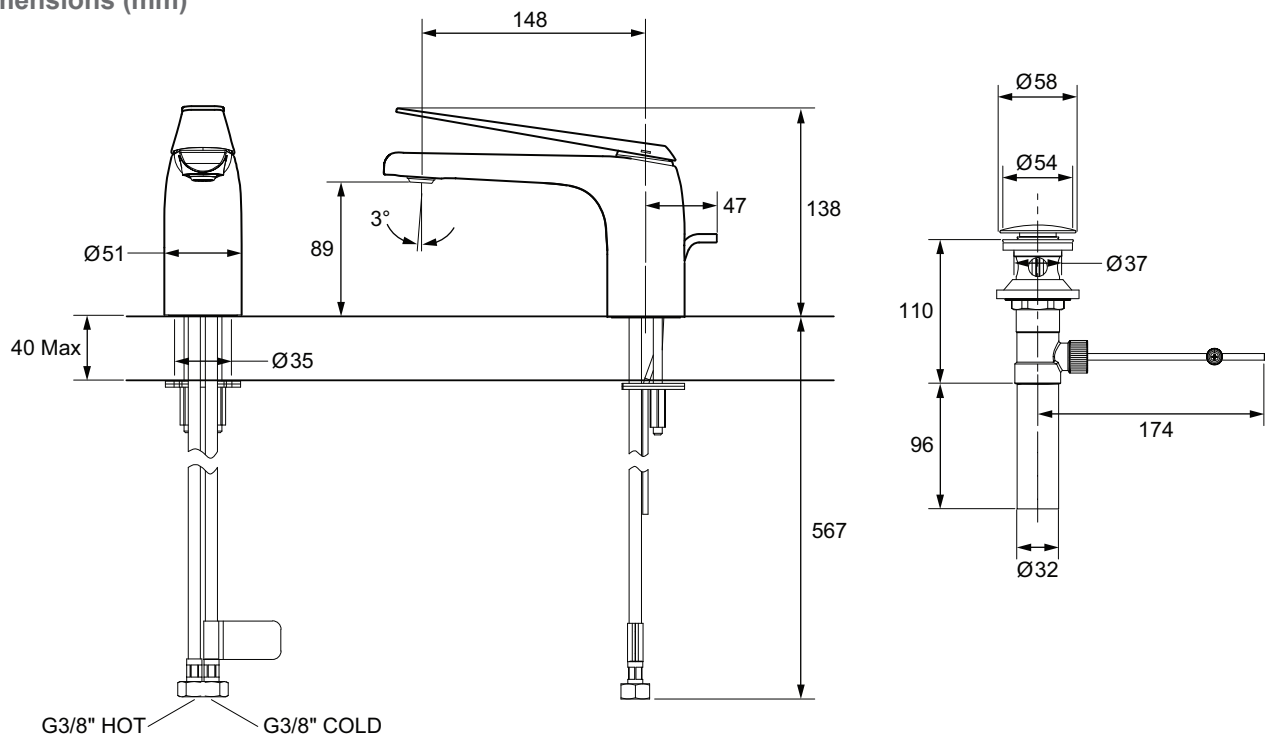

Avid Single-Lever Monobloc Basin Mixer

97345D / 97345D-ND / C97345D-ND

Product Description: Avid single-lever monobloc basin mixer

97345D-CP Includes pop-up waste
 97345D-ND-CP Without waste
 C97345D-ND-CP With clicker waste

Colour/Finish: Polished Chrome

Material: Brass Body

Minimum Pressure: 0.5 bar

Product Weight (kg): 2.1

Fixings Included: Yes

Guarantee (Years): 5

Flow Diagram

Additional Information: KOHLER® finishes resist corrosion and tarnishing, whilst solid brass construction ensures durability and reliability.

Dimensions (mm)

kiwa

Kohler UK
 Sales and Technical: +44 (0) 800 001 4466
 info@kohler.co.uk
 www.KOHLER.co.uk

THE BOLD LOOK
 OF **KOHLER**®