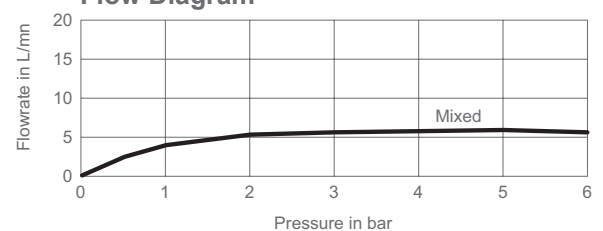

Colour/Finish: Polished Chrome

Material: Brass Body

Minimum Pressure: 0.5 bar

Product Weight (kg): 2.1

Fixings Included: Yes

Guarantee (Years): 5

Flow Diagram

Additional Information: KOHLER® finishes resist corrosion and tarnishing, whilst solid brass construction ensures durability and reliability.